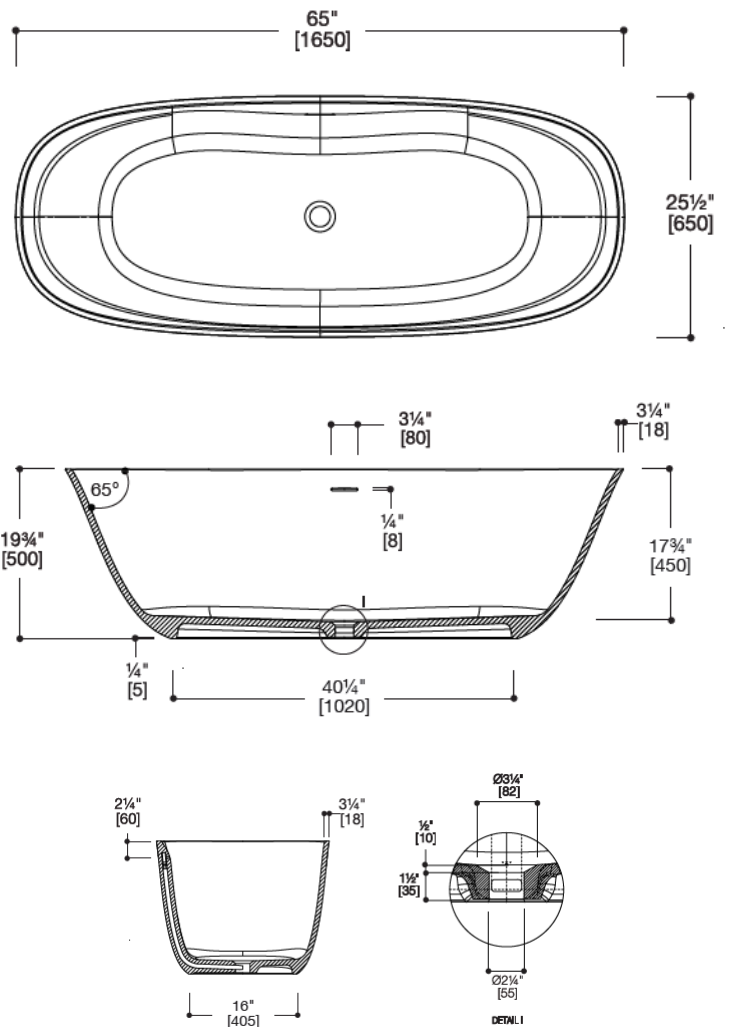

Modern Luna Freestanding Oval Bathtub

Model: 814617

Collection: Blu Bathworks

Origin: Italy

Description: Luna Blu Stone Freestanding Oval Tub in Matte White 65" x 25-1/2" x 19-3/4"

GENERAL FEATURES & SPECIFICATIONS

- Freestanding Blu.Stone Bathtub
- Streamlined, high profile one piece design
- 65" x 25-1/2" x 19-3/4"
- Includes integral slot overflow and matching waste cover
- Made of Blu.Stone, providing the look and feel of natural stone
- Non-porous, stain resistant surface that does not require sealing.
- Does not promote bacteria or fungi
- Tailpiece not included
- Standard Finishes: Matte or Gloss White
- Material: Blu.Stone