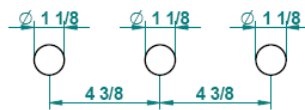

recommended interval width
entraxe conseillé
empfohlener abstand
distancia entre taladros aconsejado