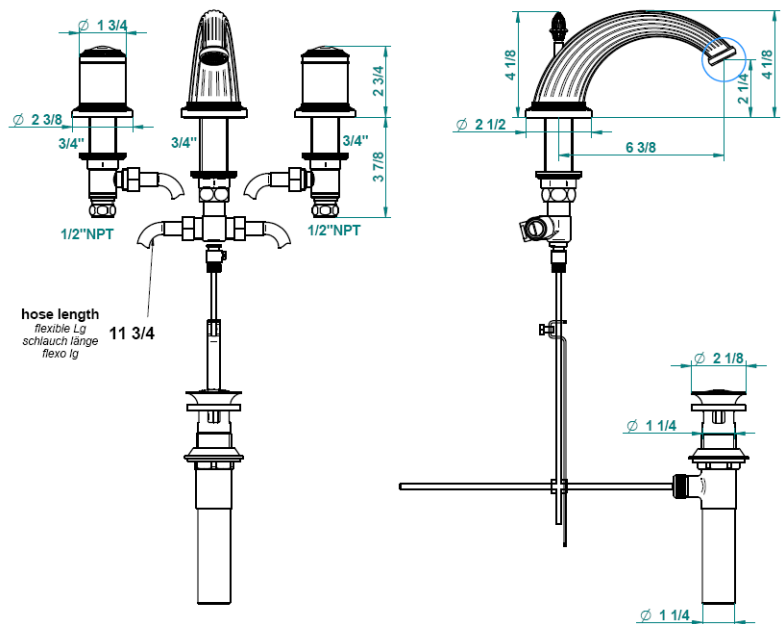

Traditional Malmaison Deck Mount Faucet

Style Number: 773416

Collection: THG

Origin: France

Description: Malmaison Deck Mount Faucet 6-3/8" Spout Projection w/ Drain in Polished Gold & Handles in Portoro

GENERAL FEATURES & SPECIFICATIONS

- Deck Mounted
- Widespread
- Portoro Handles
- With Drain
- 6-3/8" Spout Projection
- 2.2gpm
- **Material: Brass & Portoro or Bianca Carrara**
- **Finishes: Polished Chrome, Stainless Steel, Brushed Stainless Steel, Polished Nickel, Matte Nickel, Matte Chrome, Satin Chrome, Light Coated Bronze, Black Nickel, Polished Gold, Satin Gold, Matte Gold, Silver Rhodium, Rose Gold, Soft Gold, Soft Matte Gold, Soft Satin Gold, Brown Bronze PVD, Matte Brown Bronze PVD, Polished Silver Antique, Matte Copper Antique, Nickel Antique, Brass PVD, Matte Brass PVD, Gold PVD, Matte Gold PVD, Nickel PVD, Matte Nickel PVD, Matte Blush PVD, Blush PVD, Graphite PVD, Matte Graphite PVD, Umber PVD, Matte Umber PVD**

hose length
flexible Lg
schlauch länge
flexo lg

recommended drilling ø
ø de perçage conseillé
empfohlener abstand
ø de perforación aconsejado

recommended interval width
entraxe conseillé
empfohlener abstand
distancia entre taladros aconsejado