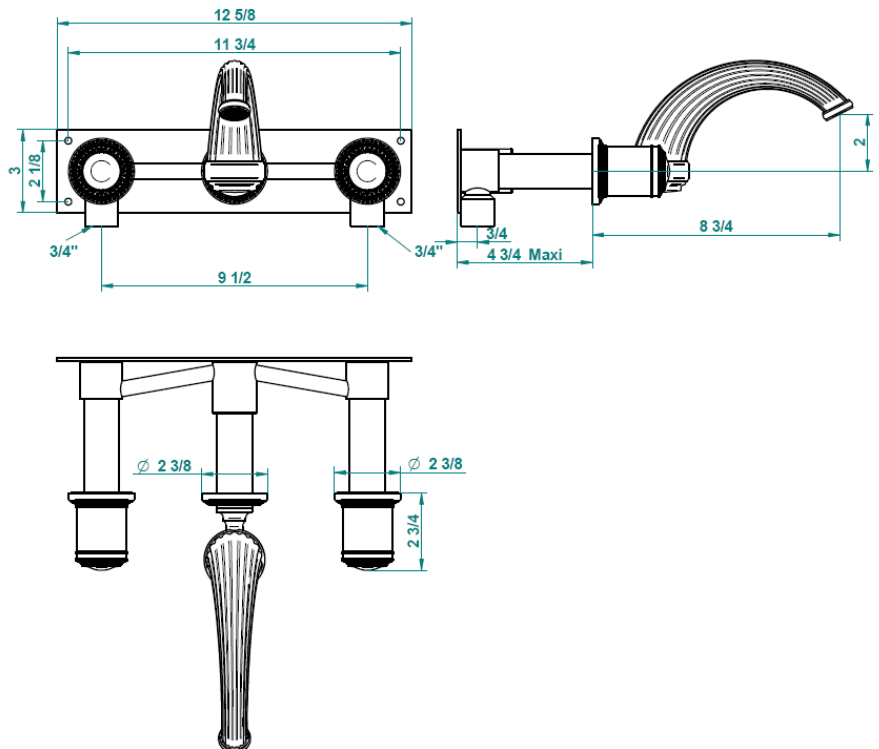

### Traditional Malmaison Wall Mount Faucet

Style Number: 773415

Collection: THG

Origin: France

Description: Malmaison Wall Mount Faucet 8-3/4" Spout Projection w/o Drain in Polished Gold & Handles in Portoro

#### GENERAL FEATURES & SPECIFICATIONS

- Wall Mounted
- Widespread
- Portoro Handles
- Without Drain
- 8-3/4" Spout Projection
- 2.2gpm
- Material: Brass & Portoro or Bianca Carrara
- Finishes: Polished Chrome, Stainless Steel, Brushed Stainless Steel, Polished Nickel, Matte Nickel, Matte Chrome, Satin Chrome, Light Coated Bronze, Black Nickel, Polished Gold, Satin Gold, Matte Gold, Silver Rhodium, Rose Gold, Soft Gold, Soft Matte Gold, Soft Satin Gold, Brown Bronze PVD, Matte Brown Bronze PVD, Polished Silver Antique, Matte Copper Antique, Nickel Antique, Brass PVD, Matte Brass PVD, Gold PVD, Matte Gold PVD, Nickel PVD, Matte Nickel PVD, Matte Blush PVD, Blush PVD, Graphite PVD, Matte Graphite PVD, Umber PVD, Matte Umber PVD