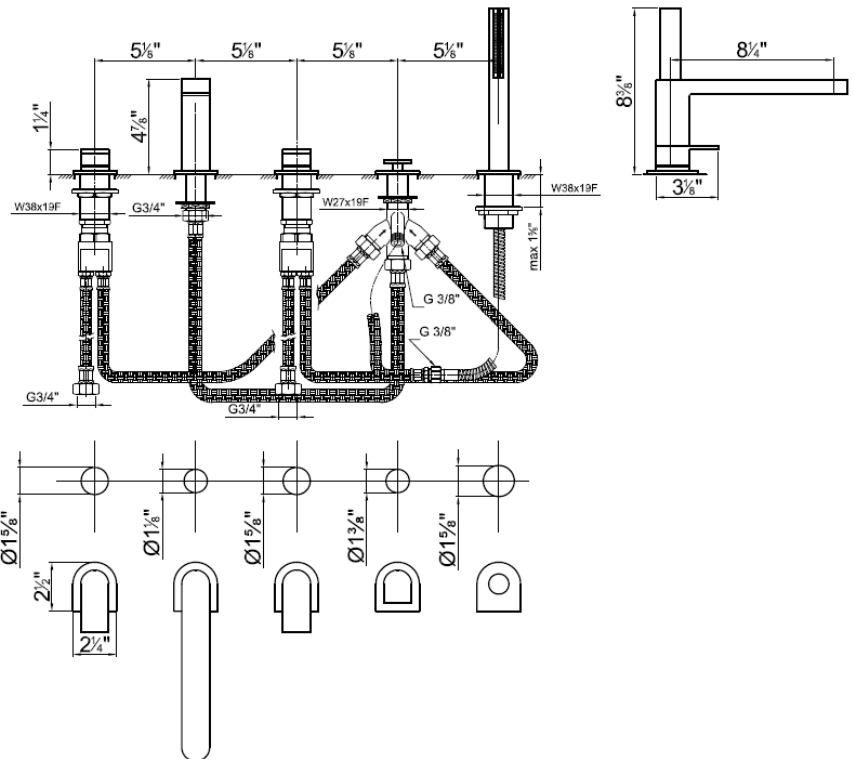

### Modern Mare Deck Mount Tub Set

Style Number: 642632

Collection: Fantini

Origin: Italy

Description: Mare Deck Mount 5-Hole Roman Tub Set w/ 8-1/4" Spout Projection, Cylindrical Handshower, 58" Vinyl Hose, Diverter & Lever Handles in Chrome

#### GENERAL FEATURES & SPECIFICATIONS

- Deck Mounted
- Five Hole
- 8-1/4" Spout Projection
- Cylindrical Handshower w/ Anti-siphon Check Valve
- 58" Hose
- Diverter
- 7gpm @ 60psi
- Lever Handles Included
- 2gpm Spare Flow Restrictor for Handshower Included
- **Material: Brass & Vinyl**
- **Finishes: Chrome or Matte**
- **Colors: Black or White**