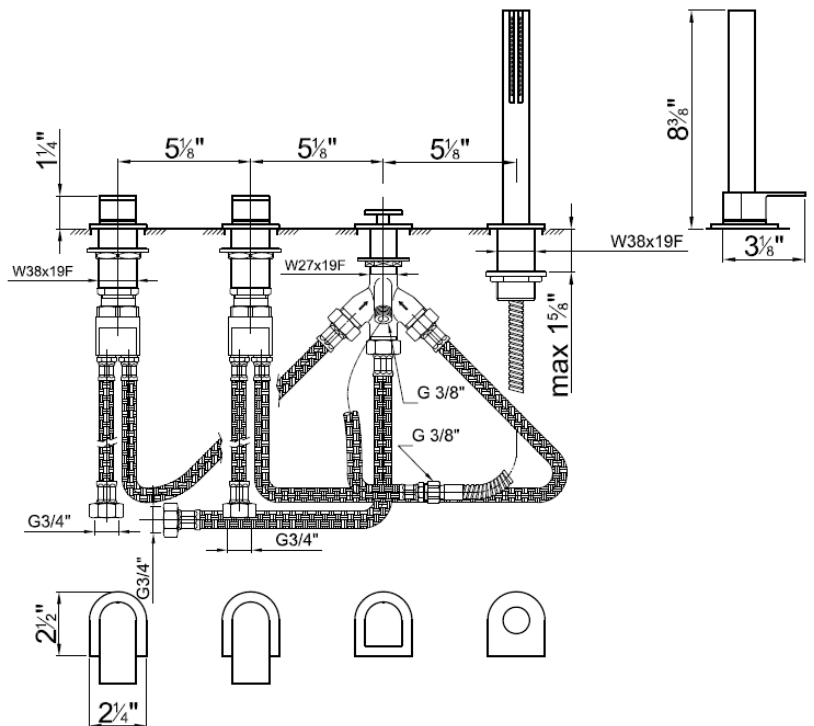

### Modern Mare Deck Mount Tub Set

Style Number: 642636

Collection: Fantini

Origin: Italy

**Description: Mare Deck Mount 4-Hole Roman Tub Set No Spout w/ Cylindrical Handshower, 58" Vinyl Hose, Diverter & Lever Handles in Chrome**

#### GENERAL FEATURES & SPECIFICATIONS

- Deck Mounted
- Five Hole
- No Spout
- Cylindrical Handshower w/ Anti-siphon Check Valve
- 58" Hose
- Diverter
- 7gpm @ 60psi
- Lever Handles Included
- 2gpm Spare Flow Restrictor for Handshower Included
- **Material: Brass & Vinyl**
- **Finishes: Chrome or Matte**
- **Colors: Black or White**