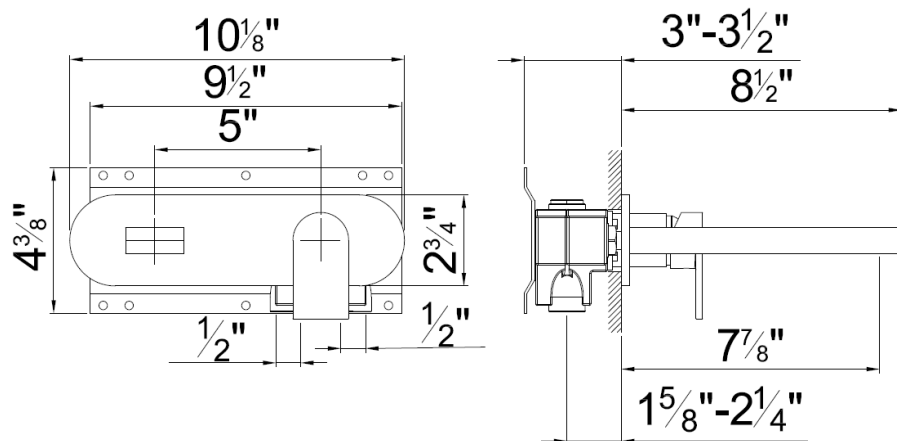

### Modern Mare Wall Mount Faucet

**Style Number: 770706**

**Collection: Fantini**

**Origin: Italy**

**Description: Mare Wall Mount Single Control Washbasin Mixer 7-7/8" Spout Projection w/ Handle & Rough Valve in Chrome**

#### GENERAL FEATURES & SPECIFICATIONS

- Wall Mounted
- Single Control
- 7-7/8" Spout Projection
- Water Flow Restricted to 1.5gpm
- Ceramic Disc Cartridge
- Handle Included
- Rough Valve Included
- **Material: Brass**
- **Finishes: Chrome or Matte**
- **Colors: Black or White**