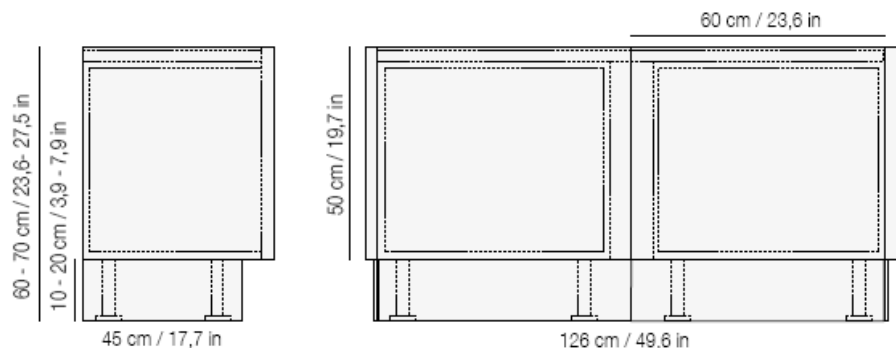

Modern Nabhi Floor Mount Vanity Unit

Style Number: 774059

Collection: Kreoo

Origin: Italy

Description: Nabhi Floor Mount Vanity Unit w/ 2-Wood Box Bases in Brushed White Larch, Marble Top, & Washbasin w/ 3-Tap Holes in White Calacatta Marble 96.9”L x 23.6”W x 23.6-27.5”H

GENERAL FEATURES & SPECIFICATIONS

- Wall Mounted
- 3- Wood Box Base Unit, 96.9”L x 23.6”W x 23.6-27.5”H
- Marble Top 96.9”L x 23.6”W
- Rectangular Washbasin, 31.49”L x 23.22”W x 11.02”H
- 3-Tap Holes
- Drain Hole: 1.50” Diameter- US Standard
- **Material: Marble & Larch Wood**
- **Finish: Brushed**
- **Colors: White Calacatta, Black Marquina, Grey St. Marie, White Estremoz, Red Alicante, Emperador Dark, Green Ming, White, Aged, Earth, Grey, or Walnut**