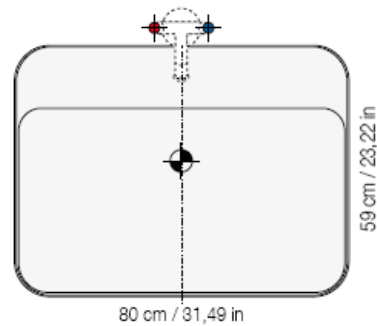

Modern Nabhi Floor Mount Vanity Unit

Style Number: 774059

Collection: Kreoo

Origin: Italy

Description: Nabhi Floor Mount Vanity Unit w/ 2-Wood Box Bases in Brushed White Larch, Marble Top, & Washbasin w/ 3-Tap Holes in White Calacatta Marble 96.9”L x 23.6”W x 23.6-27.5”H

GENERAL FEATURES & SPECIFICATIONS

- Wall Mounted
- 3- Wood Box Base Unit, 96.9”L x 23.6”W x 23.6-27.5”H
- Marble Top 96.9”L x 23.6”W
- Rectangular Washbasin, 31.49”L x 23.22”W x 11.02”H
- 3-Tap Holes
- Drain Hole: 1.50” Diameter- US Standard
- **Material: Marble & Larch Wood**
- **Finish: Brushed**
- **Colors: White Calacatta, Black Marquina, Grey St. Marie, White Estremoz, Red Alicante, Emperador Dark, Green Ming, White, Aged, Earth, Grey, or Walnut**