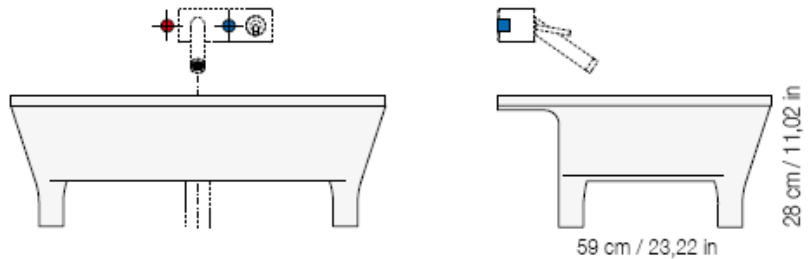

Modern Nabhi Floor Mount Vanity Unit

Style Number: 774059

Collection: Kreoo

Origin: Italy

Description: Nabhi Floor Mount Vanity Unit w/ 2-Wood Box Bases in Brushed White Larch, Marble Top, & Washbasin w/ 3-Tap Holes in White Calacatta Marble 96.9”L x 23.6”W x 23.6-27.5”H

GENERAL FEATURES & SPECIFICATIONS

- Wall Mounted
- 3- Wood Box Base Unit, 96.9”L x 23.6”W x 23.6-27.5”H
- Marble Top 96.9”L x 23.6”W
- Rectangular Washbasin, 31.49”L x 23.22”W x 11.02”H
- 3-Tap Holes
- Drain Hole: 1.50” Diameter- US Standard
- **Material: Marble & Larch Wood**
- **Finish: Brushed**
- **Colors: White Calacatta, Black Marquina, Grey St. Marie, White Estremoz, Red Alicante, Emperador Dark, Green Ming, White, Aged, Earth, Grey, or Walnut**