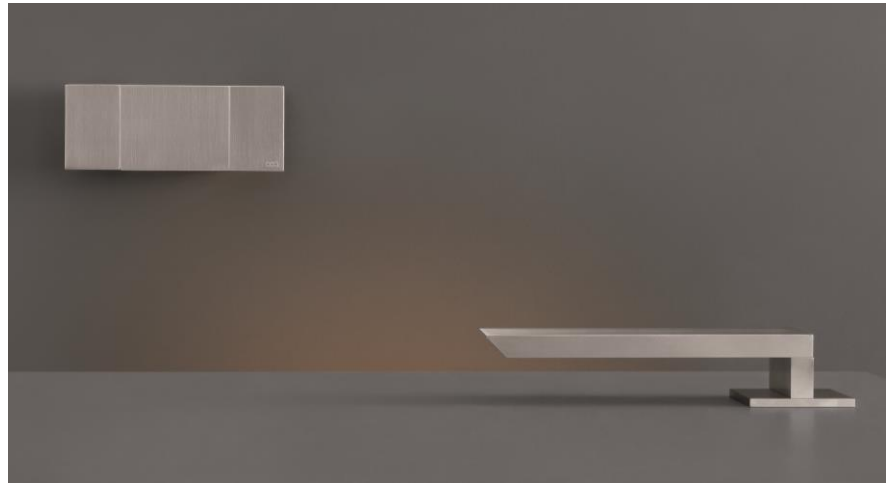

Modern Neutra-Bar Bathtub Faucet Set

Style Number: 770573

Collection: Cea Design

Origin: Italy

Description: Neutra-Bar Bathtub Faucet Set w/ Wall Mount Dual Lever Mixer, Built-In Part & Deck Mount Spout in Satin Stainless Steel 7.08" (180mm) Projection

GENERAL FEATURES & SPECIFICATIONS

- Wall Mounted Mixer
- Dual Lever
- 5.51" (140mm) W x 2.16" (55mm) H
- Built-in Part
- ½" Gas
- Deck Mounted Spout
- For Bathtub
- 7.08" (180mm) Projection
- 1.37" (35mm) Height
- Max. 158° F
- **Material: Stainless Steel**
- **Finishes: Satin, Polished, Polished Copper, Satin Copper, Polished Bronze, Satin Bronze, Polished Gold, Satin Gold, Polished Black Diamond, Satin Black Diamond**