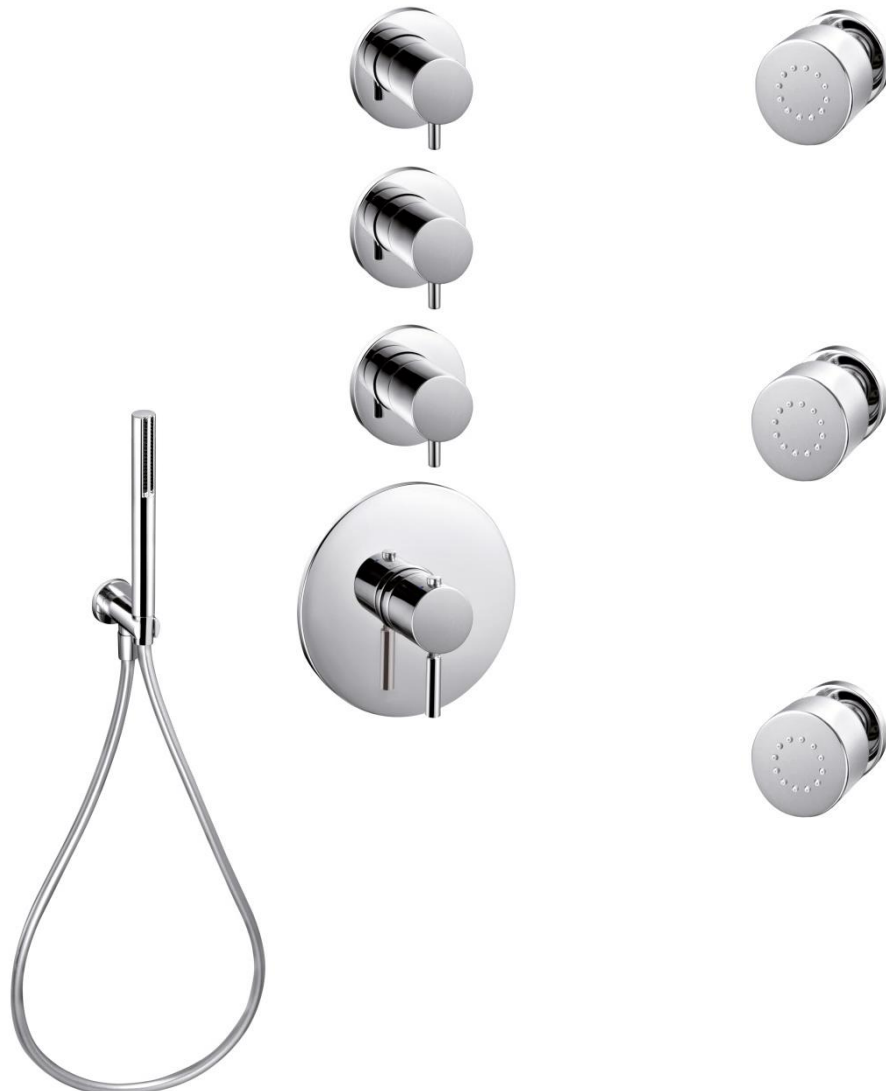

Modern Nostromo Wall Mount Shower Set

Style Number: 770835

Collection: Fantini

Origin: Italy

Description: Nostromo Wall Mount Shower Set w/ ¾" Thermostatic Mixer, 3-Volume Controls, Rough Valve, 14-1/8" Round Shower Head, 18" Shower Arm, (3) Round Adjustable Body Sprays & Handshower Set w/ 58" Vinyl Hose & Water Outlet w/ Holder in Chrome

GENERAL FEATURES & SPECIFICATIONS

- Wall Mounted
- Vertical Thermostatic Mixer w/ 3-Volume Controls
- ¾" NPT Inlets & Outlets On all Roughs
- Adjustable Temperature Range to 100° W/ Push Button Override
- Roughs Have Integral Service Check Valves
- Sound Insulation Foam Back
- 15.3gpm @ 60psi w/ 1-VC, 15.8gpm @ 60psi w/ 2-VC, & 16.6gpm @ 60psi w/ 3-VC
- 14-1/8" Round Shower Head
- 18" Shower Arm w/ Curved Angle & Round Escutcheon
- Cylindrical Handshower w/ Anti-Siphon Check Valve
- 58" Vinyl Hose
- Water Outlet w/ Holder
- Round Adjustable Body Sprays
- Flow Restricted to 2.5GPM
- 2gpm Spare Flow Restrictor Included
- Anti-Lime Scale
- ½" Male NPT Fittings
- **Material: Brass or Stainless Steel & Vinyl**
- **Finishes: Chrome, Brushed, or Matte**
- **Colors: Black or White**

CODES & STANDARDS

Cal Green Compatible & Code Approved for US & Canada