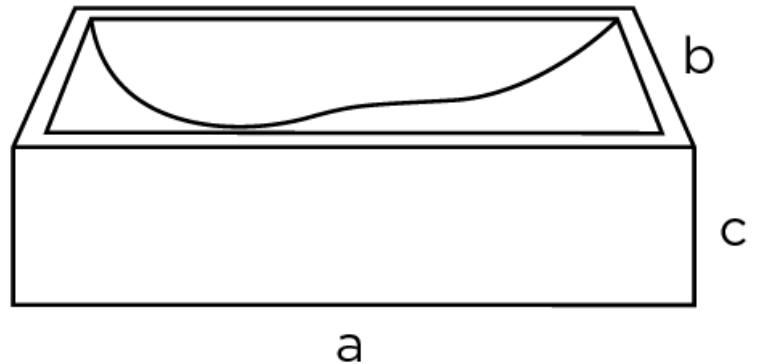

### Modern Onda Freestanding Bathtub

**Style Number: 769995**

**Collection: Vero Stone**

**Origin: Italy**

**Description: Onda Freestanding Rectangular Chaise Lounge Profile Soaking Bathtub No Tap Hole in Bianco Carrara Natural Stone 70.9”L x 31.5”W x 19.7”H**

#### GENERAL FEATURES & SPECIFICATIONS

- Freestanding
- Rectangular
- Chaise Lounge Profile
- Drain Included
- No Overflow Drain
- No Faucet Hole
- Weight: 728lbs.
- 70.9”L x 31.5”W x 19.7”H
- **Material: Natural Stone**
- **Finishes: Bianco Carrara, Bardiglio Nuvolato, or Crema Luna**

**a: 70” 55/64**

**b: --**

**c: 19” 11/16**