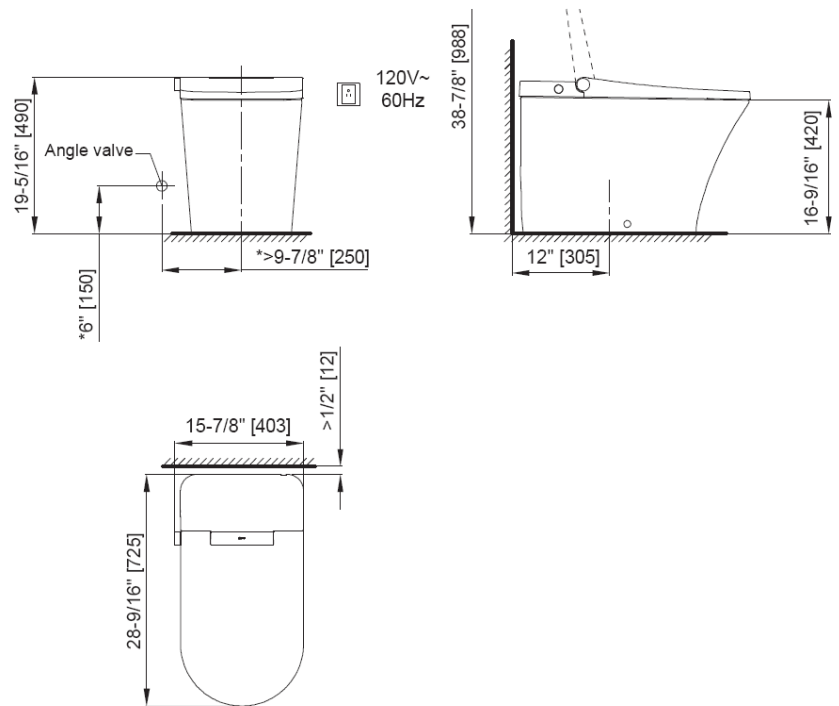

#### GENERAL FEATURES & SPECIFICATIONS

- One Piece, High Efficiency 1.28gpf Single Flush
- 12" Rough-in
- Floor Mounted/ Siphonic
- Elongated Bowl
- Manual and Remote Activated Flushing
- ADA Height Bowl
- 28-9/16L X 15-7/8W X 19-5/16H
- Integrated Seat Features:
  - Rear Wash & Lady Wash
  - Warm Air Dryer
  - Deodorizer
  - Adjustable Self warming seat
  - Antibacterial seat
  - Adjustable water temperature
  - Adjustable flowrate
  - Adjustable spray arm position
  - Pulsating & oscillating spray
  - Instant Water Warming Function
  - Auto lid opening & closing
  - Intuitive night light
  - Easy clean surface
  - Soft closing
  - Programmable user profiles
  - Remote Control, 7" L x 3/4" Thick x 2"H
  - Smart Phone App Enabled Control
- Material: Vitreous China/Antibacterial Glaze
- Finish: White Ceramic

#### Standards:

IAPMO EGS Listed, ASME A112.4.2, ASME A112.18.1/CSA B125.1, UL 1431, CSA C22.2 64 & 678, ASME A112.19.2-2013/CSA B45.1-13, ASSE 1002, MAP LISTED, HET

We cannot guarantee the accuracy of this information. Dimensions are nominal – for guidance only and are not to be used for pre-installation.