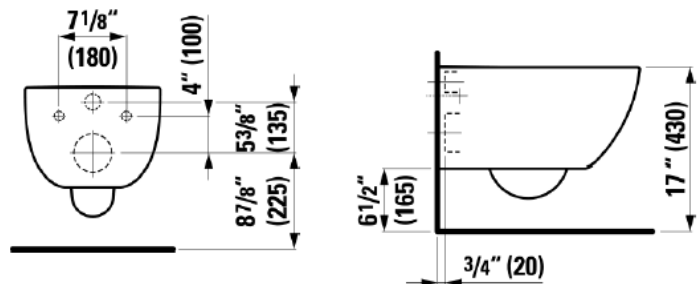

Contemporary Palomba Wall Mount Toilet

Style Number: 775087

Collection: Laufen

Origin: Switzerland

Description: Palomba Wall Mount Washdown Toilet w/ Horizontal Outlet 1.6/0.8GPF & Soft Close Seat w/ Cover 14-1/8" x 21-1/4" x 16-7/8"

GENERAL FEATURES & SPECIFICATIONS

- Wall Mounted
- Washdown
- Horizontal Outlet, Vario
- 14-1/8" x 21-1/4" x 16-7/8"
- Dual Flush 1.6/0.8 Gpf Flush Mechanism
- Seat With Cover
- With Soft Lowering System
- Removable For Easy Clean
- **Material: Vitreous China**
- **Finish: Glossy**
- **Color: White**