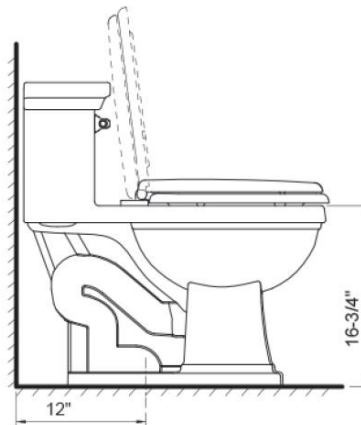

### Traditional Peninsula One-Piece Toilet

**Model: 827787**

**Collection: Axent**

**Origin: Switzerland**

**Description: One-Piece Floor Mounted Toilet in White 28-5/8" L x 14-1/2" W x 28-1/8" H 1.28GPF**

#### GENERAL FEATURES & SPECIFICATIONS

- One-Piece Toilet
- Floor Mounted
- Vitreous China
- Polypropylene and Easy Clean Antibacterial Glaze
- 1.28 GPF
- 12" Rough-In
- Elongated Bowl Shape
- 28-5/8" L x 14-1/2" W x 28-1/8" H
- 82.9 lbs
- Left-Sided Lever in Polished Chrome Brass
- Seat Included
- ADA Height Toilet Bowl
- In White

Front view

Left view

Top view