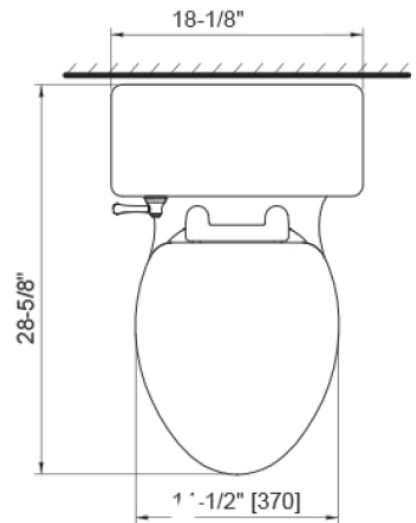

### Traditional Peninsula One-Piece Toilet

**Model: 827787**

**Collection: Axent**

**Origin: Switzerland**

**Description: One-Piece Floor Mounted Toilet in White 28-5/8" L x 14-1/2" W x 28-1/8" H 1.28GPF**

#### GENERAL FEATURES & SPECIFICATIONS

- One-Piece Toilet
- Floor Mounted
- Vitreous China
- Polypropylene and Easy Clean Antibacterial Glaze
- 1.28 GPF
- 12" Rough-In
- Elongated Bowl Shape
- 28-5/8" L x 14-1/2" W x 28-1/8" H
- 82.9 lbs
- Left-Sided Lever in Polished Chrome Brass
- Seat Included
- ADA Height Toilet Bowl
- In White

Front view

Left view

Top view