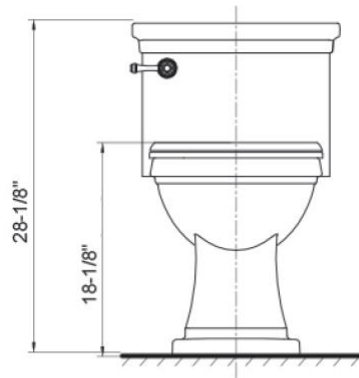

### Traditional Peninsula One-Piece Toilet

**Model: 827787**

**Collection: Axent**

**Origin: Switzerland**

**Description: One-Piece Floor Mounted Toilet in White 28-5/8" L x 14-1/2" W x 28-1/8" H 1.28GPF**

#### GENERAL FEATURES & SPECIFICATIONS

- One-Piece Toilet
- Floor Mounted
- Vitreous China
- Polypropylene and Easy Clean Antibacterial Glaze
- 1.28 GPF
- 12" Rough-In
- Elongated Bowl Shape
- 28-5/8" L x 14-1/2" W x 28-1/8" H
- 82.9 lbs
- Left-Sided Lever in Polished Chrome Brass
- Seat Included
- ADA Height Toilet Bowl
- In White

Front view

Left view

Top view