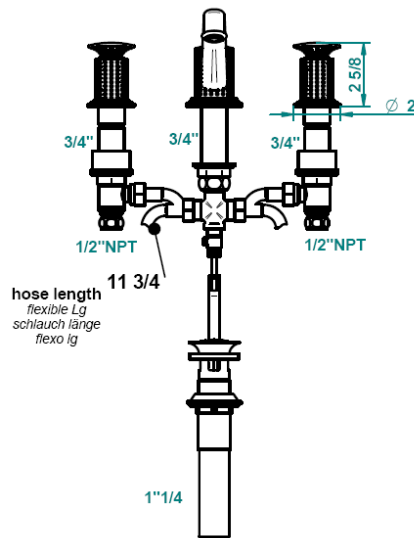

Contemporary Perle Deck Mount Faucet

Style Number: 773296

Collection: THG

Origin: France

Description: Perle Deck Mount Faucet
Widespread w/ High Spout & Drain in
Polished Chrome

GENERAL FEATURES & SPECIFICATIONS

- Deck Mounted
- High Spout
- Widespread
- Drain Included
- 6" Projection
- 2.2GPM
- Material: Brass
- Finishes: Polished Chrome, Polished Nickel, Polished Gold, Rhodium Silver, Matte Rhodium Silver, or Polished Luxbrass