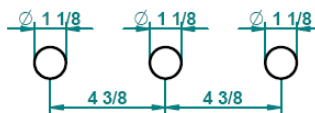

recommended drilling ø
ø de perçage conseillé
empfohlener abstand
Ø de perforación aconsejado

recommended interval width
entraxe conseillé
empfohlener abstand
distancia entre taladros aconsejado