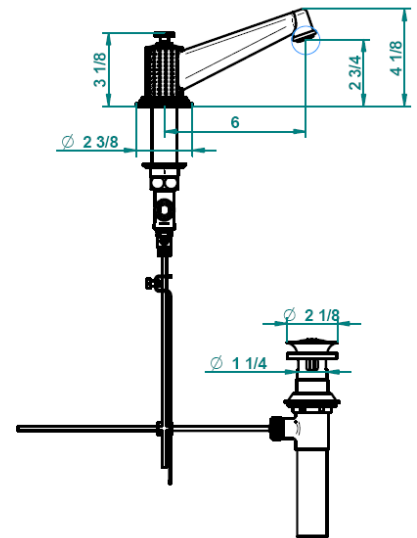

Contemporary Perle Deck Mount Faucet

Style Number: 773296

Collection: THG

Origin: France

Description: Perle Deck Mount Faucet
Widespread w/ High Spout & Drain in
Polished Chrome

GENERAL FEATURES & SPECIFICATIONS

- Deck Mounted
- High Spout
- Widespread
- Drain Included
- 6" Projection
- 2.2GPM
- Material: Brass
- Finishes: Polished Chrome, Polished Nickel, Polished Gold, Rhodium Silver, Matte Rhodium Silver, or Polished Luxbrass