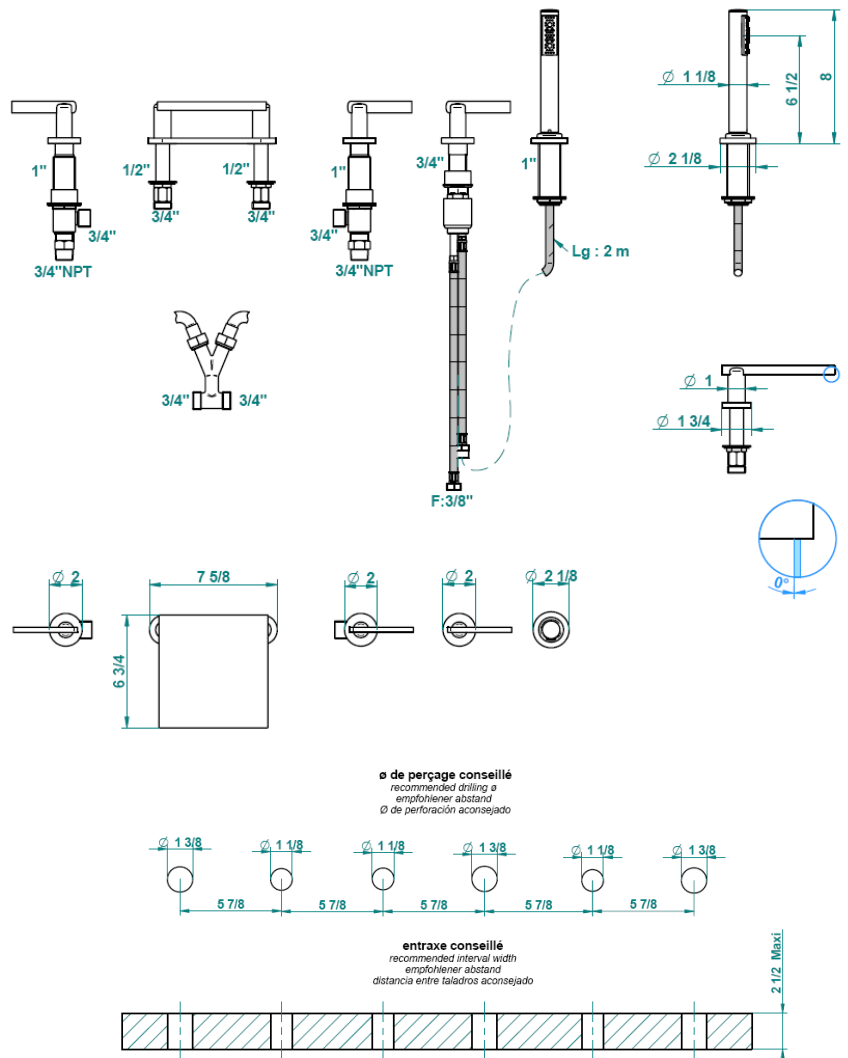

Modern Pinto Deck Mount Tub Filler

Style Number: 724433

Collection: THG

Origin: France

Description: Pinto Deck Mount Tub Filler w/ Lever Handles, Handshower Set w/ Single Lever Mixer, & Progressive Cartridge in Polished Chrome

GENERAL FEATURES & SPECIFICATIONS

- Deck Mounted
- Waterfall Spout, 6-3/4" Projection
- Lever Handles
- Handshower Set w/ Single Lever Mixer
- Includes Progressive Cartridge
- **Material: Brass**
- **Finishes: Polished Chrome, Stainless Steel, Brushed Stainless Steel, Polished Nickel, Matte Nickel, Matte Chrome, Satin Chrome, Light Coated Bronze, Black Nickel, Polished Gold, Satin Gold, Matte Gold, Silver Rhodium, Rose Gold, Soft Gold, Soft Matte Gold, Soft Satin Gold, Brown Bronze PVD, Matte Brown Bronze PVD, Polished Silver Antique, Matte Copper Antique, Nickel Antique, Brass PVD, Matte Brass PVD, Gold PVD, Matte Gold PVD, Nickel PVD, Matte Nickel PVD, Matte Blush PVD, Blush PVD, Graphite PVD, Matte Graphite PVD, Umber PVD, Matte Umber PVD**