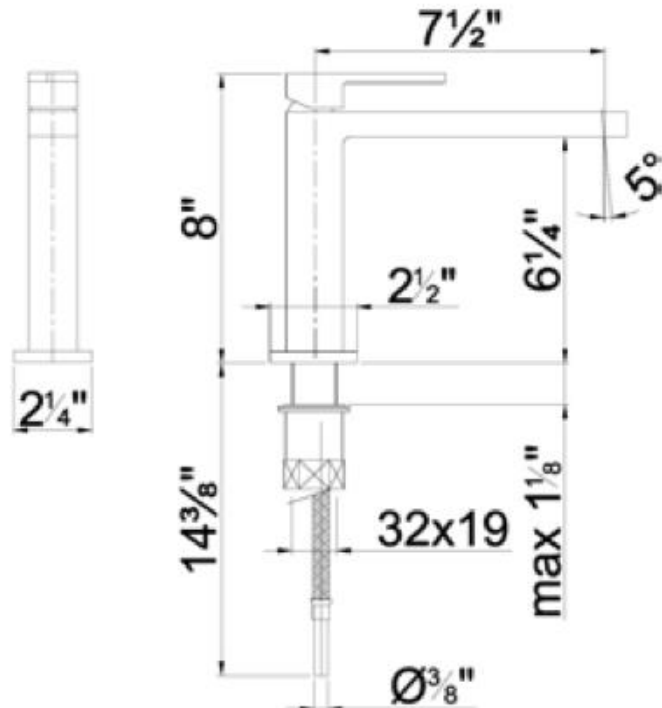

Modern Plano Deck Mount Kitchen Faucet

Style Number: 643139

Collection: Fantini

Origin: Italy

Description: Plano Deck Mount Single Control Kitchen Faucet w/ 7-1/2" Spout Projection, Swivel Spout, Flexible Supply Lines & Handle in Chrome

GENERAL FEATURES & SPECIFICATIONS

- Deck Mounted
- Single Control
- 7-1/2" Spout Projection
- Swivel Spout
- Flow Restricted to 2.2gpm
- Flexible Supply Lines
- Ceramic Disc Cartridge
- Handle Included
- **Material: Brass**
- **Finishes: Chrome**