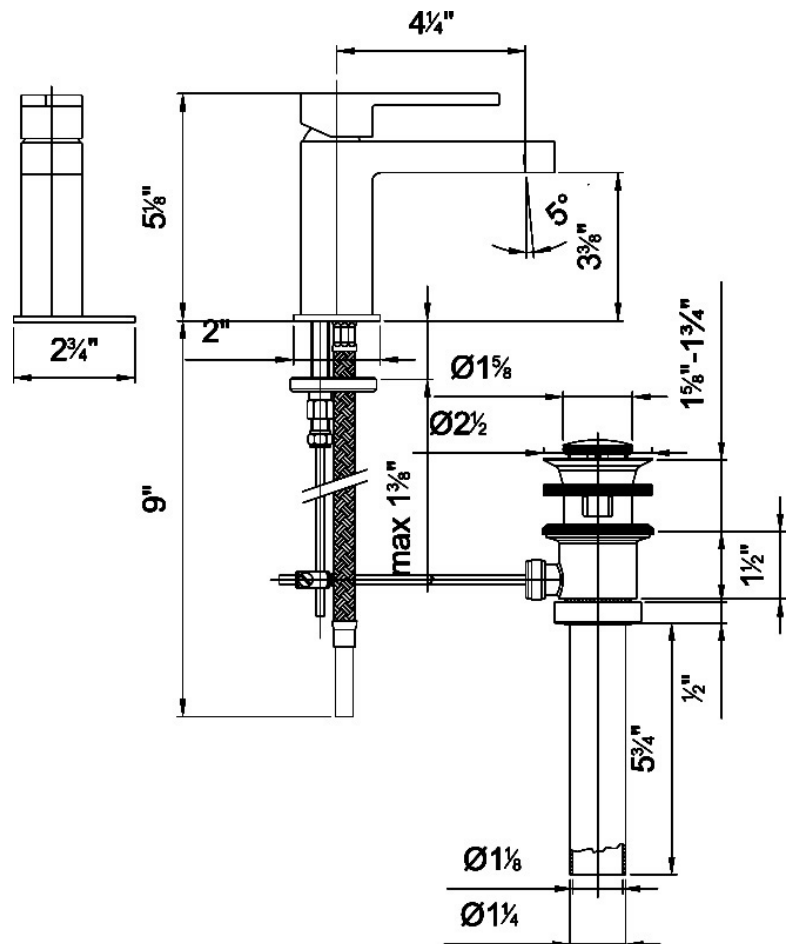

Modern Plano Deck Mount Faucet

Style Number: 770837

Collection: Fantini

Origin: Italy

Description: Plano Deck Mount Single Control Washbasin Mixer w/ 4-1/4" Spout Projection, 1-1/4" Pop-up Drain, Flexible Supply Lines, & Handle in Chrome

GENERAL FEATURES & SPECIFICATIONS

- Deck Mounted
- Single Control
- 4-1/4" Spout Projection
- Flow Restricted to 1.5gpm
- Pop-up Drain, 1-1/4"
- Flexible Supply Lines
- Ceramic Disc Cartridge
- Handle Included
- **Material: Brass**
- **Finishes: Chrome**