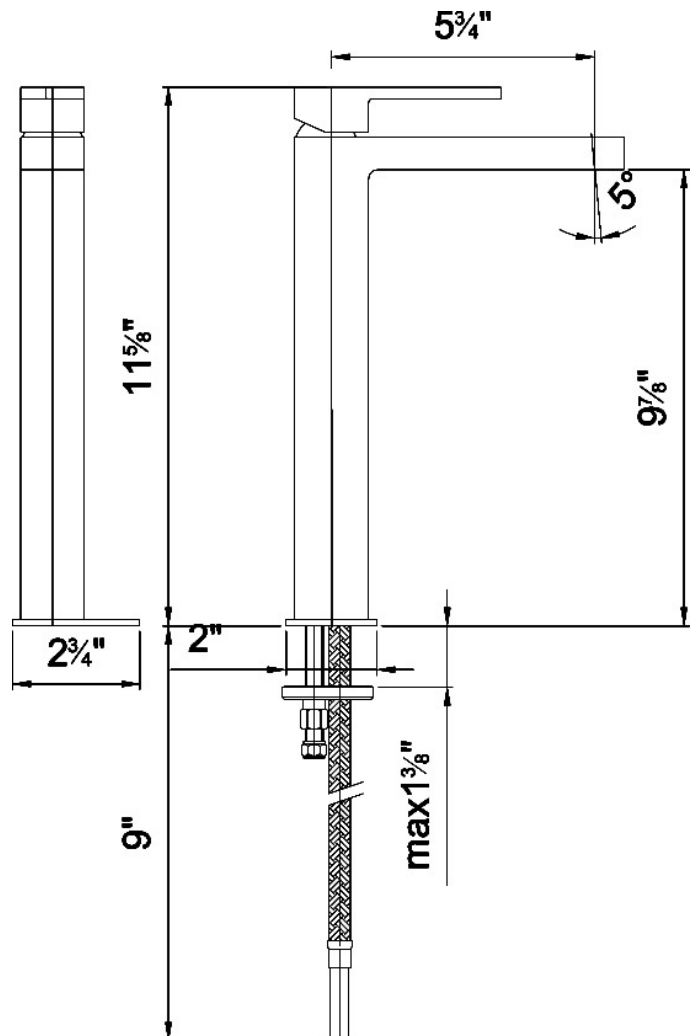

Contemporary Plano Deck Mount Faucet

Style Number: 770838

Collection: Fantini

Origin: Italy

Description: Plano Deck Mount Single Control Vessel Mixer w/ 5-3/4" Spout Projection, Flexible Supply Lines, & Handle in Chrome

GENERAL FEATURES & SPECIFICATIONS

- Deck Mounted
- Single Control
- 5-3/4" Spout Projection
- Flow Restricted to 1.5gpm
- Flexible Supply Lines
- Ceramic Disc Cartridge
- Handle Included
- **Material: Brass**
- **Finishes: Chrome**