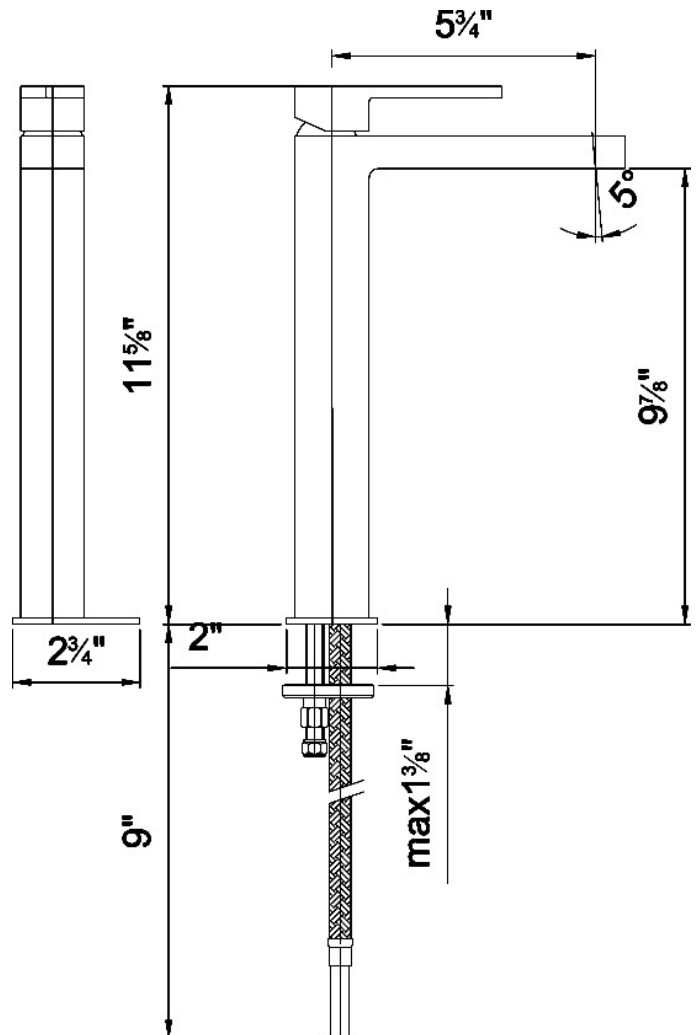

### Modern Plano Deck Mount Faucet

**Style Number: 770838**

**Collection: Fantini**

**Origin: Italy**

**Description: Plano Deck Mount Single Control Vessel Mixer w/ 5-3/4" Spout Projection, Flexible Supply Lines, & Handle in Chrome**

#### GENERAL FEATURES & SPECIFICATIONS

- Deck Mounted
- Single Control
- 5-3/4" Spout Projection
- Flow Restricted to 1.5gpm
- Flexible Supply Lines
- Ceramic Disc Cartridge
- Handle Included
- **Material: Brass**
- **Finishes: Chrome**