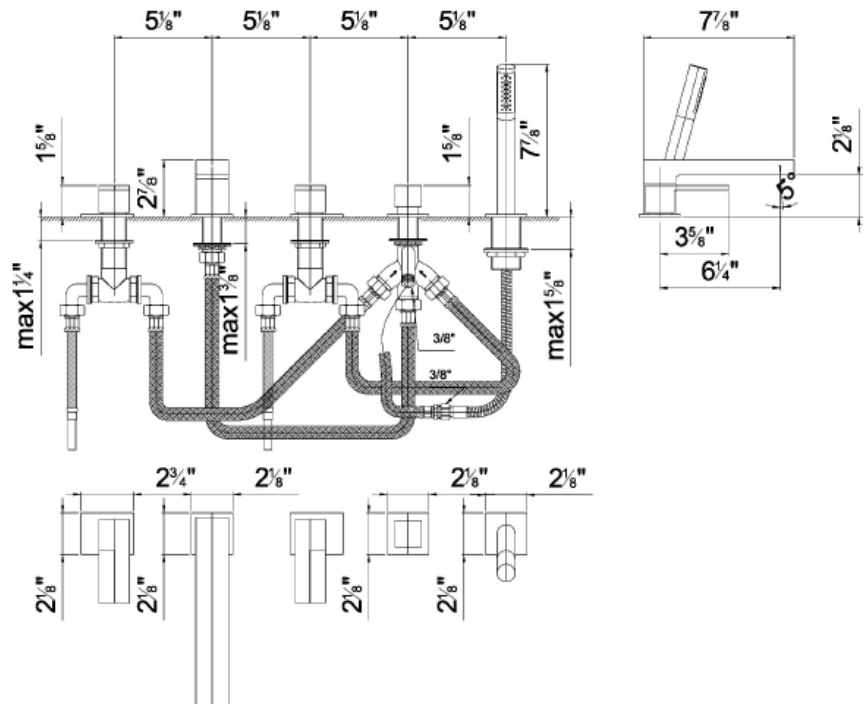

### Modern Plano Deck Mount Tub Faucet

**Style Number:** 770843

**Collection:** Fantini

**Origin:** Italy

**Description:** Plano Deck Mount 5-Hole Roma Tub Faucet w/ 7-7/8" Spout Projection, Cylindrical Handshower, 58" Metal Hose, Diverter, & (2) Handles in Chrome

#### GENERAL FEATURES & SPECIFICATIONS

- Deck Mounted
- Five Hole
- 7-7/8" Spout Projection
- Cylindrical Handshower w/ Ant-Siphon Check Valve
- 58" Metal Hose
- Diverter
- 7gpm @ 60psi
- 2gpm Spare Flow Restrictor for Handshower Included
- Right & Left Handles Included
- **Material:** Brass
- **Finishes:** Chrome