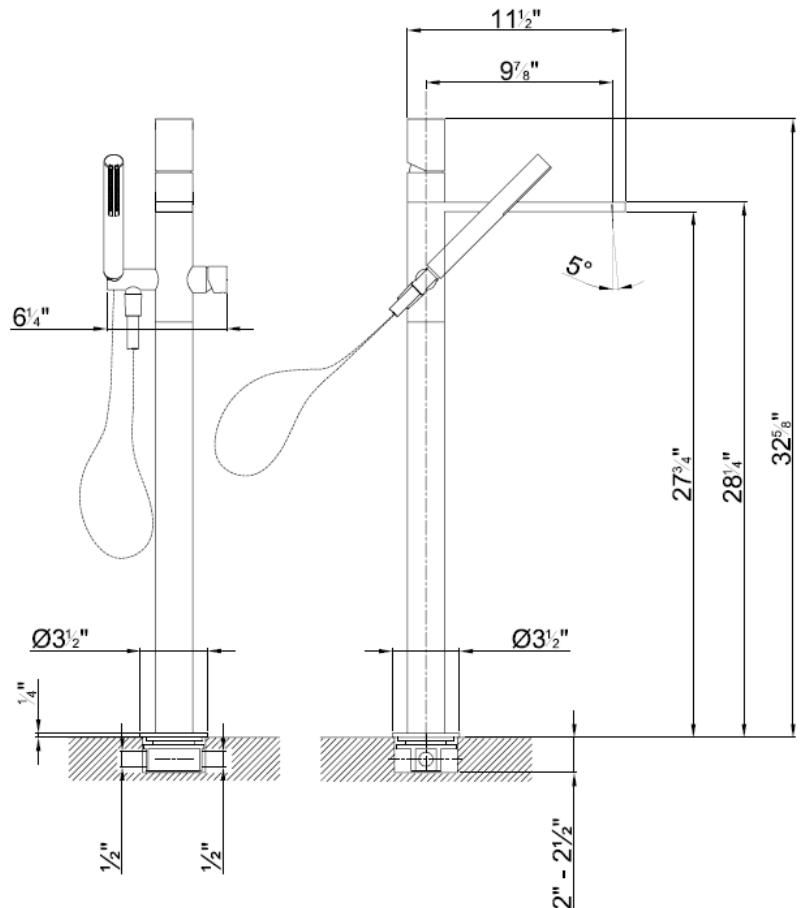

### Modern Plano Floor Mount Tub Faucet

**Style Number: 770844**

**Collection: Fantini**

**Origin: Italy**

**Description: Plano Floor Mount Single Control Tub Filler High Flow w/ 9-7/8" Spout Projection, Press Button Diverter, Handshower, 58" Vinyl Hose, & Handle in Chrome**

#### GENERAL FEATURES & SPECIFICATIONS

- Floor Mounted
- Single Control
- 9-7/8" Spout Projection
- 40mm High Flow Ceramic Disc Cartridge
- 7-8gpm @ 60psi
- Press Button Diverter for Handshower
- Handshower w/ Ant-Siphon Check Valve
- 58" Vinyl Hose
- 2gpm Spare Flow Restrictor for Handshower Included
- Handle Included
- Rough Valve Included
- **Material: Brass & Vinyl**
- **Finishes: Chrome**