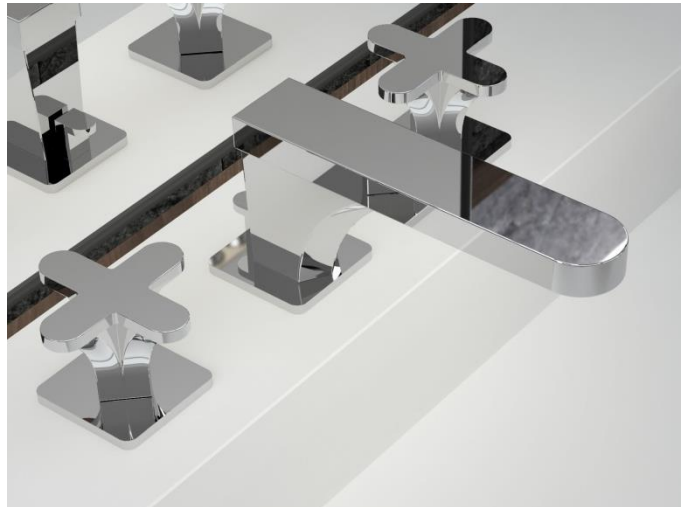

### Modern Profil Deck Mount Faucet

Style Number: 573037

Collection: THG

Origin: France

Description: Profil Deck Mount Faucet Set Widespread w/ Metal Cross Handles, 5-7/8" Spout Projection & Drain in Polished Chrome

#### GENERAL FEATURES & SPECIFICATIONS

- Deck Mounted
- Widespread
- 5-7/8" Spout Projection
- Includes Drain
- Metal Cross Handles
- 2.2gpm
- **Material: Brass**
- **Finishes: Polished Chrome, Stainless Steel, Brushed Stainless Steel, Polished Nickel, Matte Nickel, Matte Chrome, Satin Chrome, Light Coated Bronze, Black Nickel, Polished Gold, Satin Gold, Matte Gold, Silver Rhodium, Rose Gold, Soft Gold, Soft Matte Gold, Soft Satin Gold, Brown Bronze PVD, Matte Brown Bronze PVD, Polished Silver Antique, Matte Copper Antique, Nickel Antique, Brass PVD, Matte Brass PVD, Gold PVD, Matte Gold PVD, Nickel PVD, Matte Nickel PVD, Matte Blush PVD, Blush PVD, Graphite PVD, Matte Graphite PVD, Umber PVD, Matte Umber PVD**