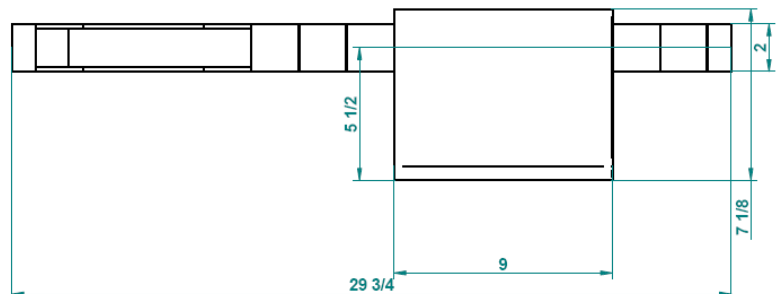

Transitional SO Deck Mount Tub Faucet

Style Number: 773419

Collection: THG

Origin: France

Description: So Deck Mount Two Valve Roman Tub Set w/ Hand Shower on the Left, Crystal Knobs, & Inlet Mixing Valve w/ Progressive Cartridge in Polished Chrome

GENERAL FEATURES & SPECIFICATIONS

- Deck Mounted
- Two Valve Tub Set
- Handshower on Left
- Waterfall Spout, 5-3/8" Projection
- Crystal Knobs
- Inlet Mixing Valve w/ Progressive Cartridge
- **Material: Brass**
- **Finishes: Polished Chrome, Matte Chrome, Satin Chrome, Polished Gold, Satin Gold, Uncoated Matte Gold, Rhodium Silver, Matte Rhodium Silver, Polished Nickel-Gold, Polished Chrome-Gold, Satin Luxbrass, Matte Luxbrass or Polished Luxbrass**