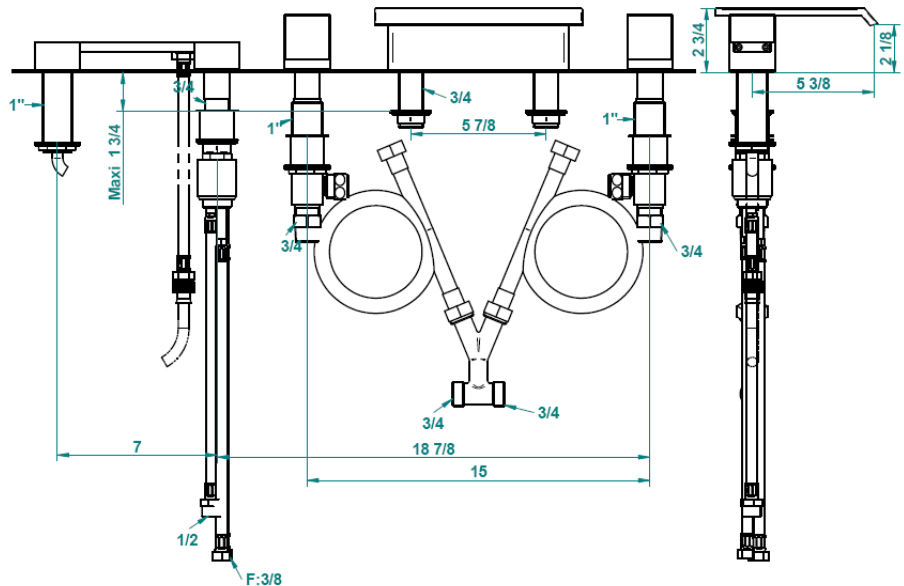

Transitional SO Deck Mount Tub Faucet

Style Number: 773419

Collection: THG

Origin: France

Description: So Deck Mount Two Valve Roman Tub Set w/ Hand Shower on the Left, Crystal Knobs, & Inlet Mixing Valve w/ Progressive Cartridge in Polished Chrome

GENERAL FEATURES & SPECIFICATIONS

- Deck Mounted
- Two Valve Tub Set
- Handshower on Left
- Waterfall Spout, 5-3/8" Projection
- Crystal Knobs
- Inlet Mixing Valve w/ Progressive Cartridge
- **Material: Brass**
- **Finishes: Polished Chrome, Matte Chrome, Satin Chrome, Polished Gold, Satin Gold, Uncoated Matte Gold, Rhodium Silver, Matte Rhodium Silver, Polished Nickel-Gold, Polished Chrome-Gold, Satin Luxbrass, Matte Luxbrass or Polished Luxbrass**