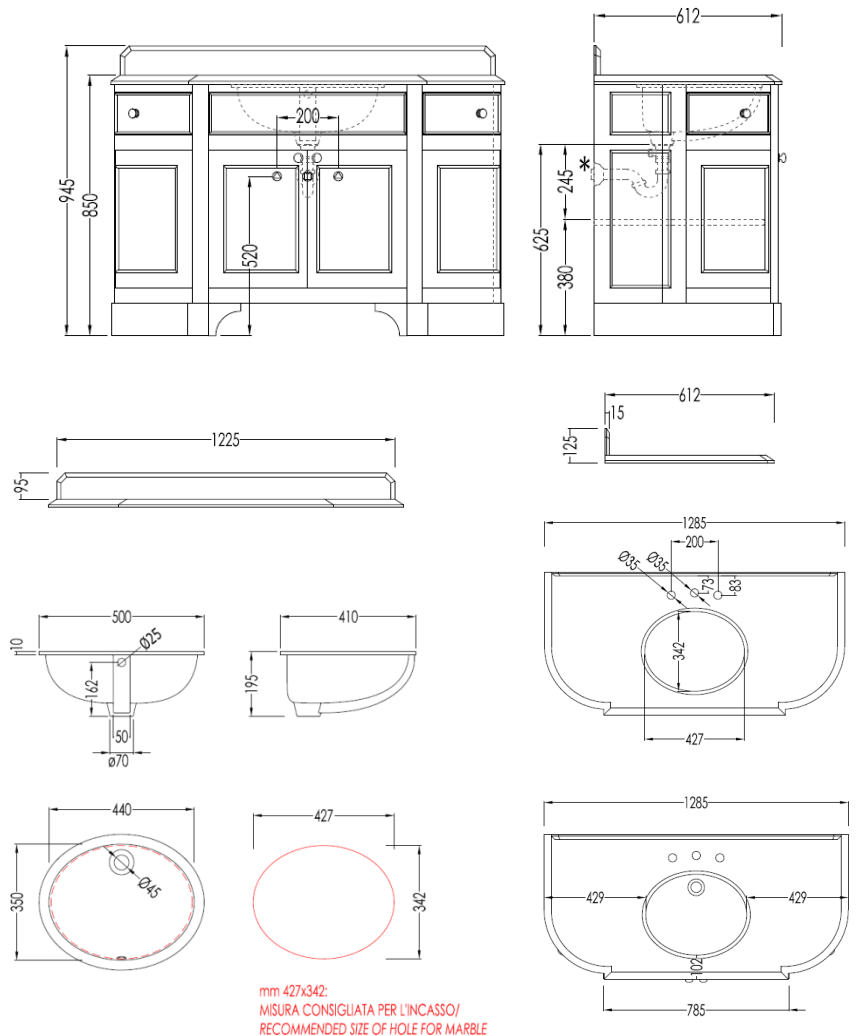

### Transitional Season Floor Mount Vanity Unit

Style Number: 770402

Collection: Devon & Devon

Origin: Italy

Description: Season Floor Mount Vanity Unit in Off White Semi Gloss Lacquered Wood w/ 3-Hole Single Bowl Top in White Afyon Marble and Oval Undercounter Basin in Ceramic White 50.59"W x 24.09"D x 33.46"H (37.40"H w/ Backsplash)

#### GENERAL FEATURES & SPECIFICATIONS

- Floor Mounted
- Top w/ Three Tap Holes
- Oval Under Counter Basin
- With Overflow
- 50.59"W x 24.09"D x 33.46"H (37.40"H Incl BS)
- Material: Lacquered Wood, Marble, and Ceramic
- Finish: Semi Gloss
- Vanity Colors: Dark Grey, Off White, Warm Grey, or Rubin
- Top Colors: White Carrara, Black Marquina, Botticino Fiorito, or White Afyon
- Sink Colors: White