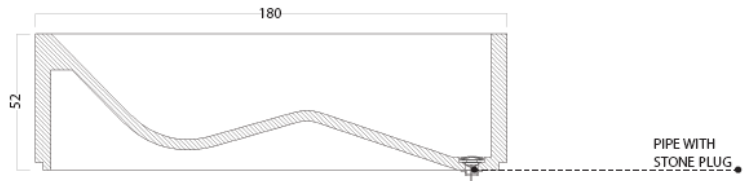

### Modern System Two Freestanding Bathtub

Style Number: 769994

Collection: Vero Stone

Origin: Italy

**Description: System Two Freestanding Rectangular Soaking Bathtub w/ Sharp Edges & No Tap Hole in Grafite Natural Stone 70.9”L x 31.5”W x 20.5”H**

#### GENERAL FEATURES & SPECIFICATIONS

- Freestanding
- Rectangular
- Sharp Edges
- Chaise Lounge Profile
- No Faucet Hole
- Weight: 1,213lbs.
- 70.9”L x 31.5”W x 20.5”H
- **Material: Natural Stone**
- **Finishes: Travertino Noce, Travertino Classico, Marmo Bianco Carrara, Limestone Crema, or Grafite**

SECTION

PLAN VIEW

LATERAL VIEW