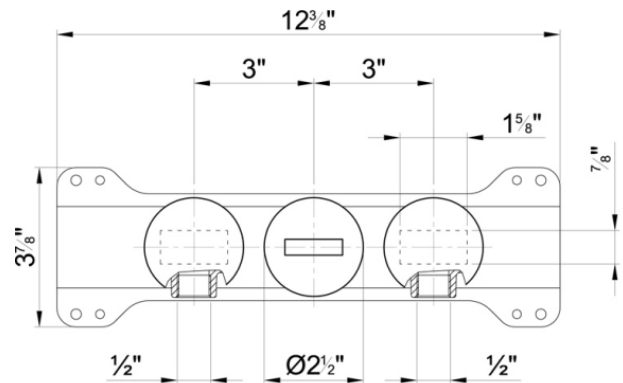

Contemporary Venezia Wall Mount Faucet

Style Number: 770821

Collection: Fantini

Origin: Italy

**Description: Venezia Wall Mount
Three Hole Washbasin Mixer w/ Flat
Spout 8-1/2" Projection & Rough
Valve in Chrome & (2) White-Chrome
Glass Handles**

GENERAL FEATURES & SPECIFICATIONS

- Wall Mounted
- Three Holes
- Flat Spout
- 7-1/8" Spout Projection
- Water Flow Restricted to 1.5gpm
- Ceramic Disc Cartridges, 1/4-Turn
- (2) Rectangular Handles Included
- Rough Valve Included
- **Material: Brass or PVD and Glass**
- **Finishes: Chrome, Nickel, or Gold Plus**
- **Colors: White, Black, Red, or Blue**