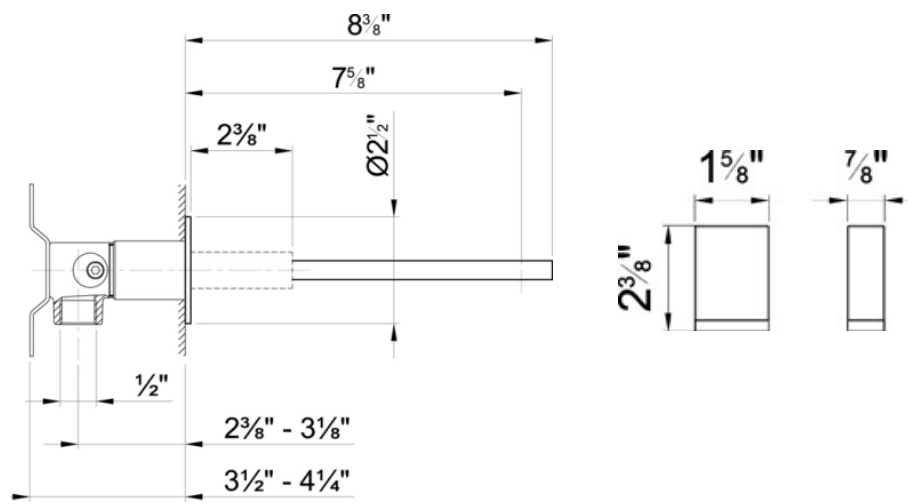

Contemporary Venezia Wall Mount Faucet

Style Number: 770821

Collection: Fantini

Origin: Italy

**Description: Venezia Wall Mount
Three Hole Washbasin Mixer w/ Flat
Spout 8-1/2" Projection & Rough
Valve in Chrome & (2) White-Chrome
Glass Handles**

GENERAL FEATURES & SPECIFICATIONS

- Wall Mounted
- Three Holes
- Flat Spout
- 7-1/8" Spout Projection
- Water Flow Restricted to 1.5gpm
- Ceramic Disc Cartridges, 1/4-Turn
- (2) Rectangular Handles Included
- Rough Valve Included
- **Material: Brass or PVD and Glass**
- **Finishes: Chrome, Nickel, or Gold Plus**
- **Colors: White, Black, Red, or Blue**