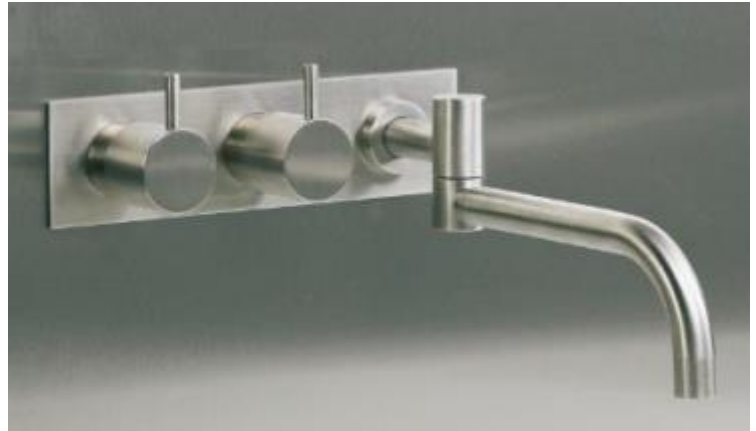

Modern Vola Wall Mount Faucet Set

Style Number: 772806

Collection: Vola

Origin: Denmark

Description: Vola Wall Mount Faucet Set w/ Two Handles, 10" Double Swivel Spout, 3-Hole Plate Trim, & Rough-in Valve in Stainless Steel

GENERAL FEATURES & SPECIFICATIONS

- Wall Mounted
- Two Handles
- 10" Double Swivel Spout
- 3-Hole Plate Trim
- Rough-in Valve w/ Fixed Outlet Socket
- 1.3 GPM
- **Material: Solid Brass or Stainless Steel**
- **Finishes: Chrome, Brushed Chrome, Brushed Stainless Steel, Black Chrome PVD, Brushed Black Chrome PVD, Deep Brilliant Black PVD, Copper PVD, Brushed Copper PVD, Gold PVD, Brushed Gold PVD, Polished Nickel PVD, or Natural Unfinished Brass**
- **Colors: Grey, Light Blue, Orange, Light Green, Yellow, Dark Grey, Mocha, Bright Red, Dark Blue, Gloss Black, White, Carmine Red, Pink, Matte White, or Matte Black**