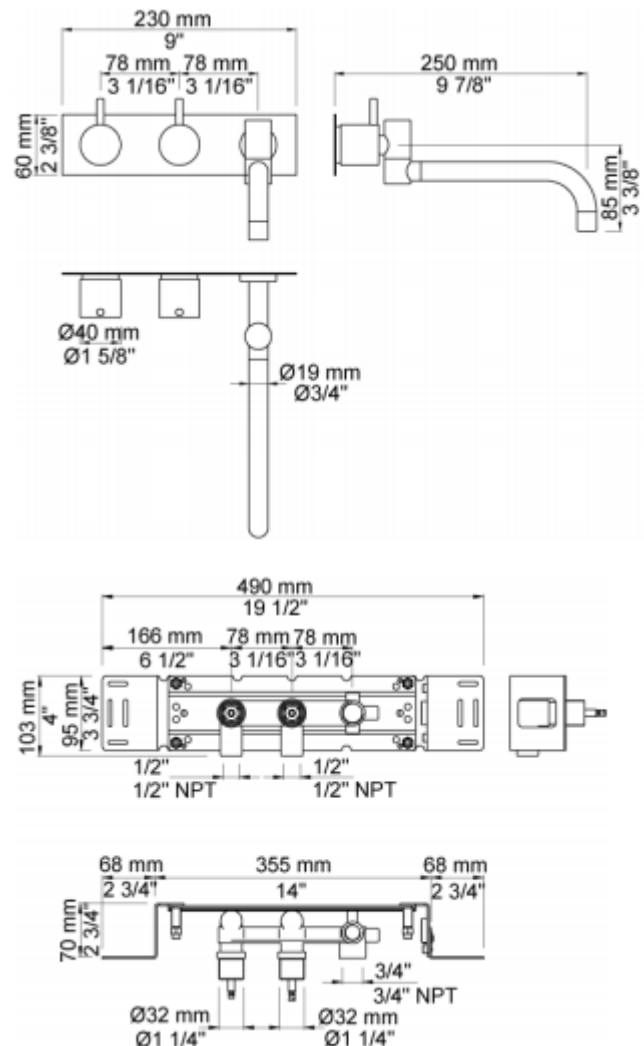

Modern Vola Wall Mount Faucet Set

Style Number: 772806

Collection: Vola

Origin: Denmark

Description: Vola Wall Mount Faucet Set w/ Two Handles, 10" Double Swivel Spout, 3-Hole Plate Trim, & Rough-in Valve in Stainless Steel

GENERAL FEATURES & SPECIFICATIONS

- Wall Mounted
- Two Handles
- 10" Double Swivel Spout
- 3-Hole Plate Trim
- Rough-in Valve w/ Fixed Outlet Socket
- 1.3 GPM
- **Material: Solid Brass or Stainless Steel**
- **Finishes: Chrome, Brushed Chrome, Brushed Stainless Steel, Black Chrome PVD, Brushed Black Chrome PVD, Deep Brilliant Black PVD, Copper PVD, Brushed Copper PVD, Gold PVD, Brushed Gold PVD, Polished Nickel PVD, or Natural Unfinished Brass**
- **Colors: Grey, Light Blue, Orange, Light Green, Yellow, Dark Grey, Mocha, Bright Red, Dark Blue, Gloss Black, White, Carmine Red, Pink, Matte White, or Matte Black**