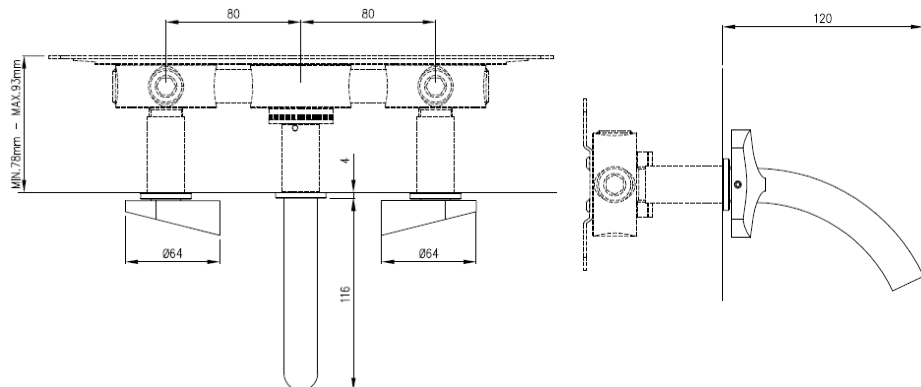

Contemporary Ziqq Wall Mount Faucet

Style Number: 770562

Collection: Cea Design

Origin: Italy

**Description: Ziqq Wall Mount Set of 2-
Individual Taps w/ Spout & Built-in
Part in Satin Stainless Steel 4.72"
(120mm) Projection**

GENERAL FEATURES & SPECIFICATIONS

- Wall Mounted
- 2- Individual Taps
- With Spout
- Max. 158° F
- Water Saving 1.32gpm
- 4.72" (120mm) Projection
- 7.48" (190mm) Length
- Built-in Part
- 1/2" Gas
- **Material: Stainless Steel**
- **Finishes: Satin, Polished, Copper, Bronze, Brass, Black Diamond**

Does Not Meet Any US Code Approvals, Building Or Plumbing Codes

We cannot guarantee the accuracy of this information. Dimensions are nominal – for guidance only and are not to be used for pre-installation.