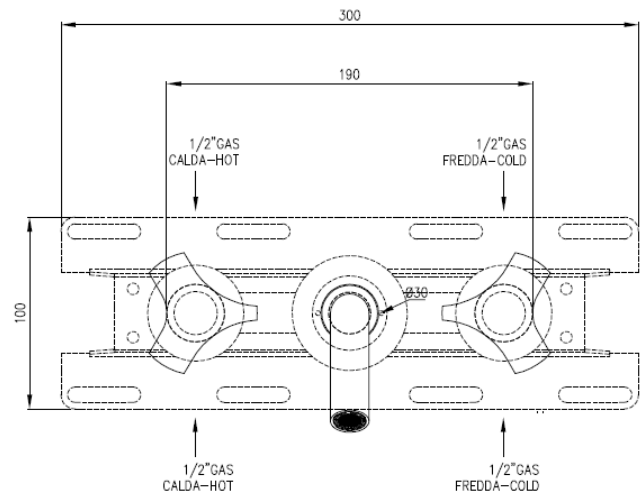

Contemporary Ziqq Wall Mount Faucet

Style Number: 770562

Collection: Cea Design

Origin: Italy

**Description: Ziqq Wall Mount Set of 2-
Individual Taps w/ Spout & Built-in
Part in Satin Stainless Steel 4.72"
(120mm) Projection**

GENERAL FEATURES & SPECIFICATIONS

- Wall Mounted
- 2- Individual Taps
- With Spout
- Max. 158° F
- Water Saving 1.32gpm
- 4.72" (120mm) Projection
- 7.48" (190mm) Length
- Built-in Part
- 1/2" Gas
- **Material: Stainless Steel**
- **Finishes: Satin, Polished, Copper, Bronze, Brass, Black Diamond**