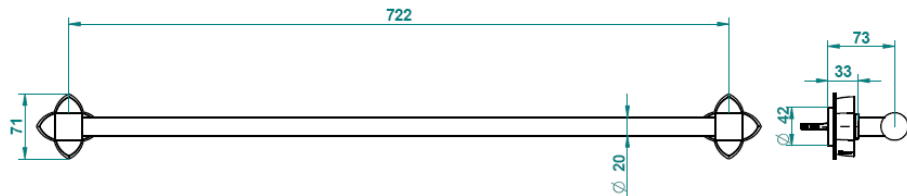

Traditional Petale De Cristal Wall Mount Towel Bar

Style Number: 773392

Collection: THG

Origin: France

Description: Petale De Cristal Wall Mount Single Towel Bar 27-1/2" Long & 2.87" Projection in Polished Gold & Clear w/ Gold Ring

GENERAL FEATURES & SPECIFICATIONS

- Wall Mounted
- Single Bar
- 2.87" Projection
- 27-1/2" Long
- Material: Brass & Crystal
- Finishes: Polished Chrome, Stainless Steel, Brushed Stainless Steel, Polished Nickel, Matte Nickel, Matte Chrome, Satin Chrome, Light Coated Bronze, Black Nickel, Polished Gold, Satin Gold, Matte Gold, Silver Rhodium, Rose Gold, Soft Gold, Soft Matte Gold, Soft Satin Gold, Brown Bronze PVD, Matte Brown Bronze PVD, Polished Silver Antique, Matte Copper Antique, Nickel Antique, Brass PVD, Matte Brass PVD, Gold PVD, Matte Gold PVD, Nickel PVD, Matte Nickel PVD, Matte Blush PVD, Blush PVD, Graphite PVD, Matte Graphite PVD, Umber PVD, Matte Umber PVD
- Crystal Colors: Clear, Red, Blue, or Black